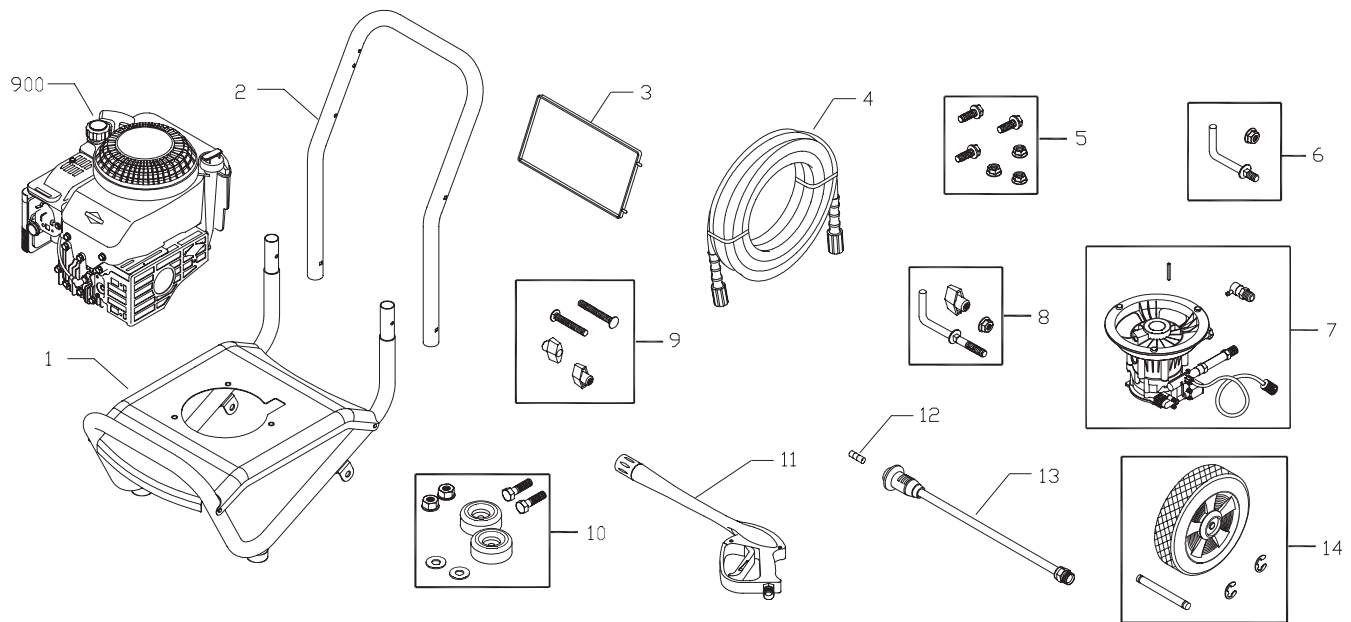

Manual No. 194890A Revision
A (05/09/2007)

EXPLODED VIEW AND PARTS LIST — MAIN UNIT

Item	Part #	Description
1	199504GS	BASE
2	B194718GS	HANDLE
3	194886GS	ASSY, Billboard with Decal
4	196006GS	HOSE, 25'
5	192529GS	KIT, Pump Mounting Hardware
6	192309GS	KIT, Hook, Base
7	199735GS	ASSY, Pump
	194298GS	Valve, Thermal Relief
	23139GS	Key
8	194264GS	KIT, Hook, Handle
9	B2203GS	KIT, Handle Connector
10	192310GS	KIT, Vibration Mount
11	B3263GS	GUN
12	21760GS	ORIFICE
13	188792HGS	ASSY, Wand

EXPLODED VIEW AND PARTS LIST — PUMP

Item	Part #	Description
19	190571GS	CAP, Oil
28	190627GS	MANIFOLD
45	190578GS	PIN
62	190581GS	CAP, 1/8
76	194298GS	THERMAL RELIEF
77	190586GS	OIL BOTTLE (not shown)
A	190594GS	KIT, UNLOADER STEM
B	190632GS	KIT, WATER INLET, ALUM
C	190634GS	KIT, OUTLET, ALUM
D	193808GS	KIT, HEAD BRASS
E	193806GS	KIT,CHECK VALVES
F	190592GS	KIT, INLET CHECK

Item	Part #	Description
G	190593GS	KIT, CHEMICAL INJECTION
H	193807GS	KIT, SEAL SET
J	189971GS	KIT, CHEMICAL HOSE
K	193971GS	KIT, PIPE FITTING
L	193972GS	KIT, UNLOADER SEAT

Parts Not Illustrated
B2384GS

FILTER, Inlet

NOTE: Item letters A - L are service kits and include all parts shown within the box.