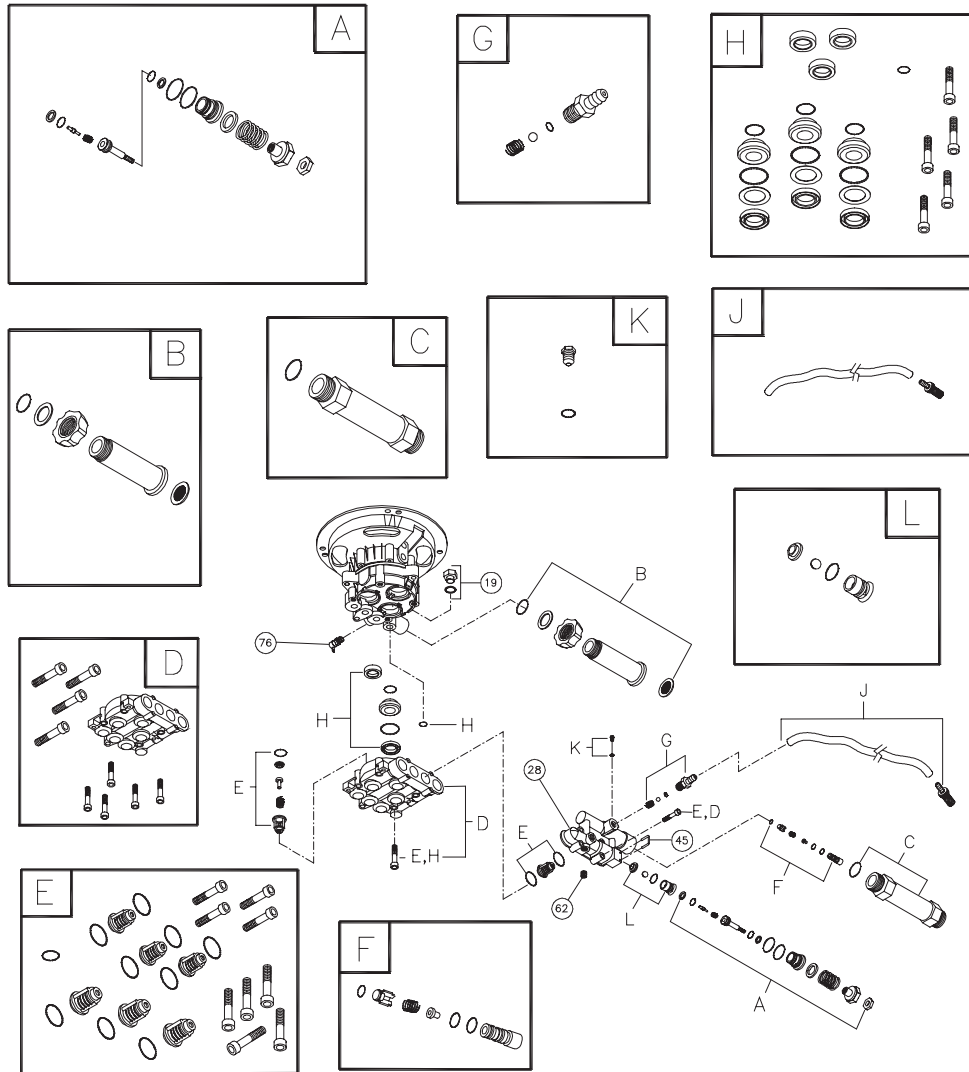

Manual No. 194890A Revision
A (05/09/2007)

EXPLODED VIEW AND PARTS LIST — MAIN UNIT

Item	Part #	Description
1	199504GS	BASE
2	B194718GS	HANDLE
3	194886GS	ASSY, Billboard with Decal
4	196006GS	HOSE, 25'
5	192529GS	KIT, Pump Mounting Hardware
6	192309GS	KIT, Hook, Base
7	199735GS	ASSY, Pump
	194298GS	Valve, Thermal Relief
	23139GS	Key
8	194264GS	KIT, Hook, Handle
9	B2203GS	KIT, Handle Connector
10	192310GS	KIT, Vibration Mount
11	B3263GS	GUN
12	21760GS	ORIFICE
13	188792HGS	ASSY, Wand

Item	Part #	Description
14	192311GS	KIT, Wheel
	192006GS	Axle
	192050GS	E-Ring
900	§	ENGINE

Items Not Illustrated

194890GS	MANUAL, Operator's
MS6847	MANUAL, Engine
282625	COVER, Control
194707GS	DECAL, Recoil
195015GS	KIT, Tag, Warning, Srv

EXPLODED VIEW AND PARTS LIST — PUMP

Item	Part #	Description
19	190571GS	CAP, Oil
28	190627GS	MANIFOLD
45	190578GS	PIN
62	190581GS	CAP, 1/8
76	194298GS	THERMAL RELIEF
77	190586GS	OIL BOTTLE (not shown)
A	190594GS	KIT, UNLOADER STEM
B	190632GS	KIT, WATER INLET, ALUM
C	190634GS	KIT, OUTLET, ALUM
D	193808GS	KIT, HEAD BRASS
E	193806GS	KIT,CHECK VALVES
F	190592GS	KIT, INLET CHECK

FILTER, Inlet

NOTE: Item letters A - L are service kits and include all parts shown within the box.